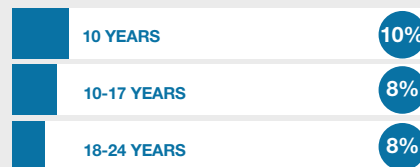

MELHORES BAIROS

- ✓ Grandview Heights
- ✓ Downtown
- ✓ Mango Promenade
- ✓ Villages of Palm Beach Lake
- ✓ El Cid

MELHORES ESCOLAS PÚBLICAS

- ✓ Suncoast Community High School
- ✓ Alexander W. Dreyfoos Jr. School of the Arts
- ✓ Morikami Park Elementary School
- ✓ Western Academy Charter School
- ✓ Bak Middle School of the Arts

MORADORES

Baseado na diversidade étnica e econômica. Anos

EDAD

NÍVEIS DE EDUCAÇÃO

Mestrado ou superior

13%

Ensino superior

21%