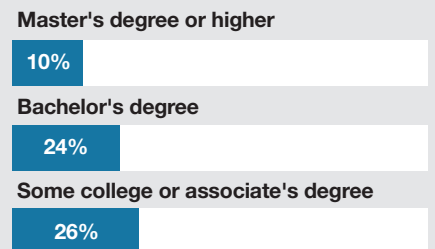

RESIDENTS

Based on ethnic and economic diversity.

AGE

EDUCATION LEVELS

HOUSING

Media Rent
 \$ 1,431 National
 \$ 1,163

WORKING IN FORT LAUDERDALE

Median household income
 \$ 66,994
 National \$ 69,021