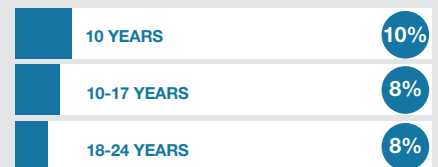

RESIDENTS

Based on ethnic and economic diversity.

AGE

EDUCATION LEVELS

HOUSING

Media Rent
 \$ 1,431 National
 \$ 1,163

WORKING IN FORT LAUDERDALE

Median household income
 \$ 66,994
 National \$ 69,021

RESIDENTS

Based on ethnic and economic diversity.

AGE

EDUCATION LEVELS

HOUSING

Media Rent
\$ 1,163
\$ 1,446 National

WORKING IN WEST PALM BEACH

Median household income
\$ 56,549
National \$ 69,021