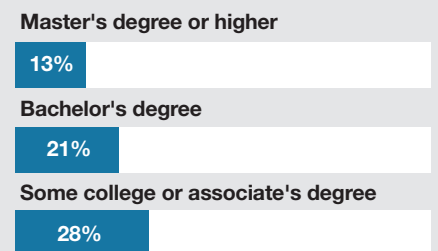

RESIDENTS

Based on ethnic and economic diversity.

AGE

EDUCATION LEVELS

HOUSING

Media Rent
\$ 1,163
\$ 1,446 National

WORKING IN WEST PALM BEACH

Median household income
\$ 56,549
National \$ 69,021