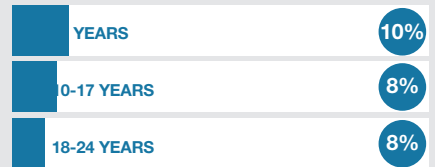

TOP NEIGHBORHOODS

- ✓ Downtown
- ✓ Sailboat Bend
- ✓ Birch Park
- ✓ Rio Vista
- ✓ Victoria Park

TOP PUBLIC SCHOOLS

- ✓ A.D. Henderson University School & FAU High School
- ✓ The College Academy at Broward College
- ✓ McFatter Technical College High School
- ✓ Pompano Beach High School
- ✓ City of Pembroke Pines Charter High School

RESIDENTS

Based on ethnic and economic diversity.

AGE

EDUCATION LEVELS

HOUSING

Media Rent
 \$ 1,431 National
 \$ 1,163

WORKING IN FORT LAUDERDALE

Median household income
 \$ 66,994
 National \$ 69,021