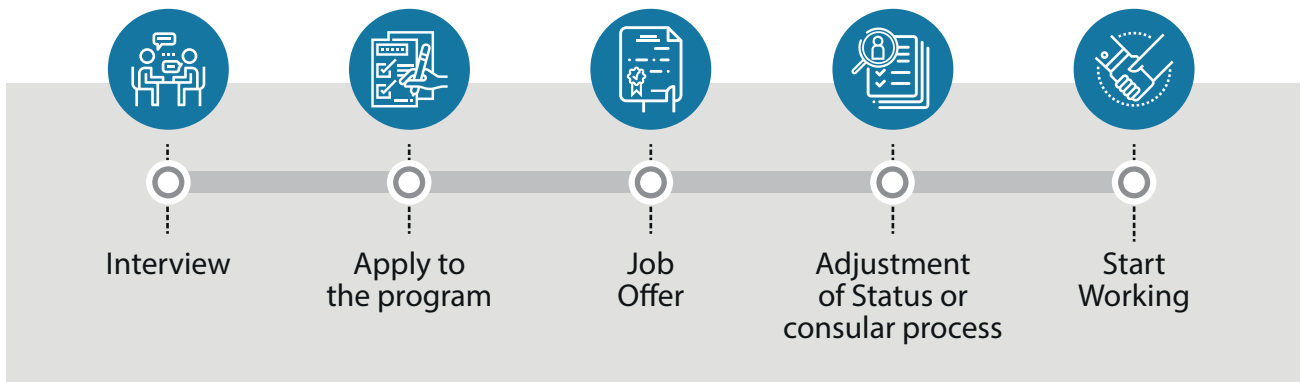

It is an easy and fast process

In a time frame of approximately 18 to 24 months, it will allow you to obtain your permanent resident card.

20 Months Projected time
for an employee to obtain their Green Card

Why this is a win-win situation for employees and employers?

You get your Green Card and the sponsor obtain a quality employee for at minimum of 1 year